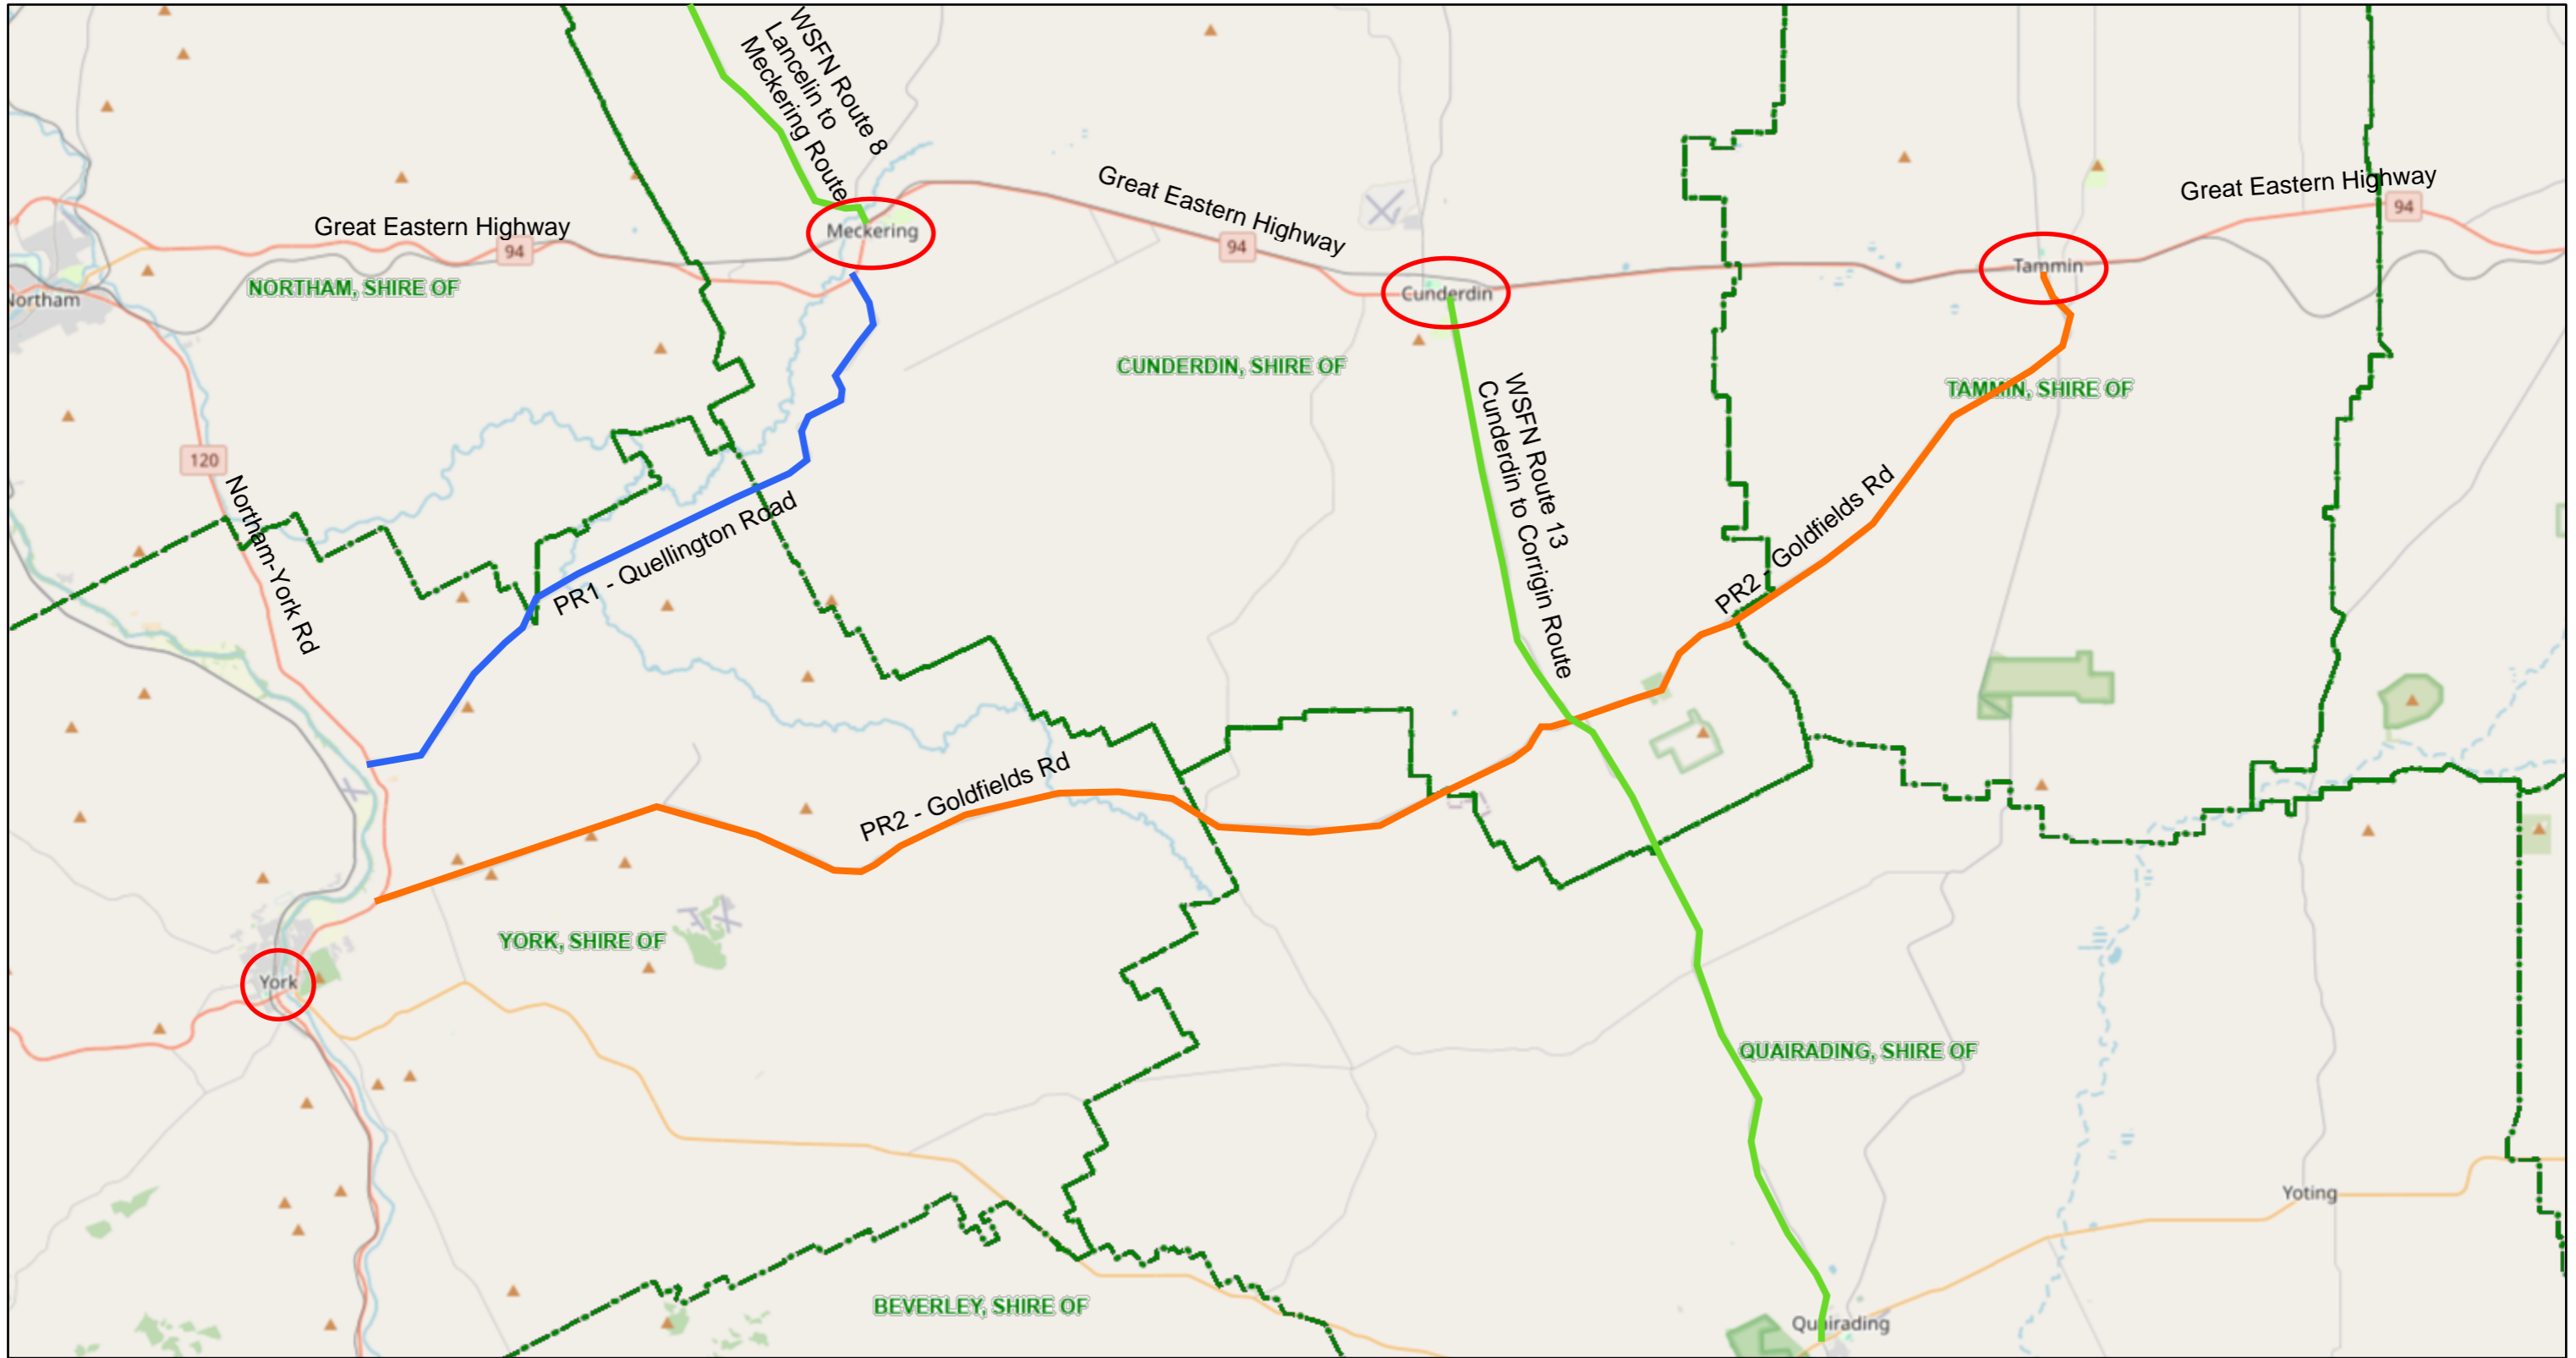

Shire of York - WSNF Proposed Roads

11/6/2024, 4:41:25 PM

1:288,895

- LGA
- Existing WSNF Route
- Proposed Route 1 - Quellington Rd
- Proposed Route 2 - Goldfields Rd
- Towns

© OpenStreetMap (and) contributors, CC-BY-SA, SLIP/Landgate